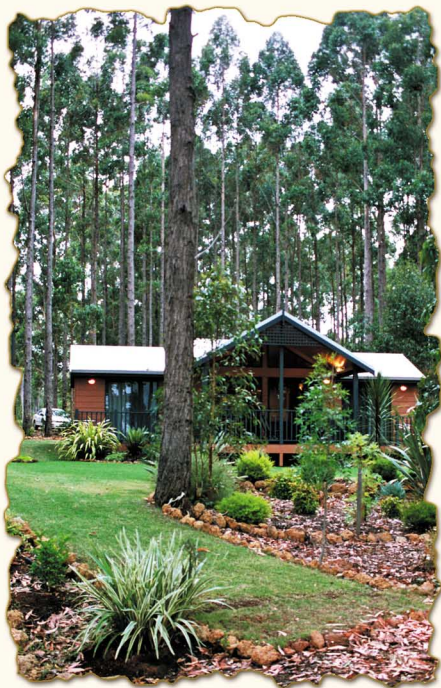

Salitage Suites

Unwind in absolute luxury

**PEMBERTON
WESTERN AUSTRALIA**

This luxury adult retreat is situated in a secluded forest setting on the Salitage Winery estate.

The fully self-contained suites feature kitchen, dining and living room with wide screen TV, CD & DVD.

Waterfalls meander past the covered balcony which includes an outdoor setting and modern gas barbecue.

All suites have king size beds with private ensuite bathrooms & their own separate balconies. They are designed to accommodate 1 or 2 couples in privacy.